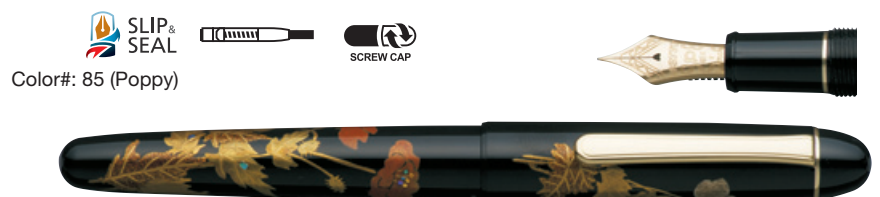

Color#: 85 (Poppy)