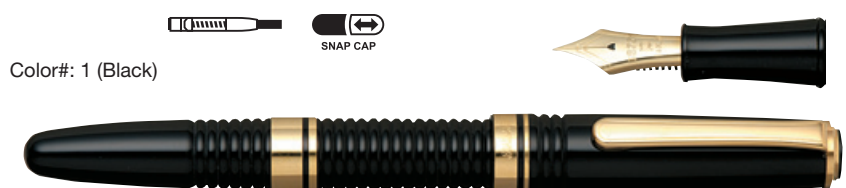

#3776 Gathered PTB-20000G

Nib - 14K (F, M, B)
Base Material - AS Resin
Size - Length: 143mm
Max diameter: 14.5mm
Weight - 21.3g