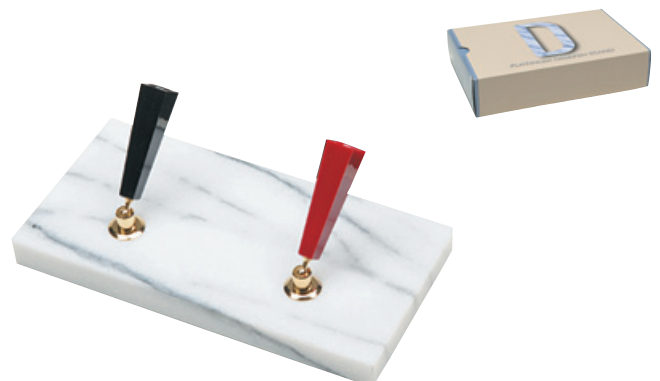

### DPD-5000D

Base Material - Marble  
 Size - 200 × 99 × 18.5mm  
 Weight - 1,000g  
 Holder's inside diameter - 10.5mm  
 Desk Pen - KDP-3000A, DP-1000AN, DP-800S,  
 DB-2000K, DB-1000A, DB-500S

Color#: 3 (White)